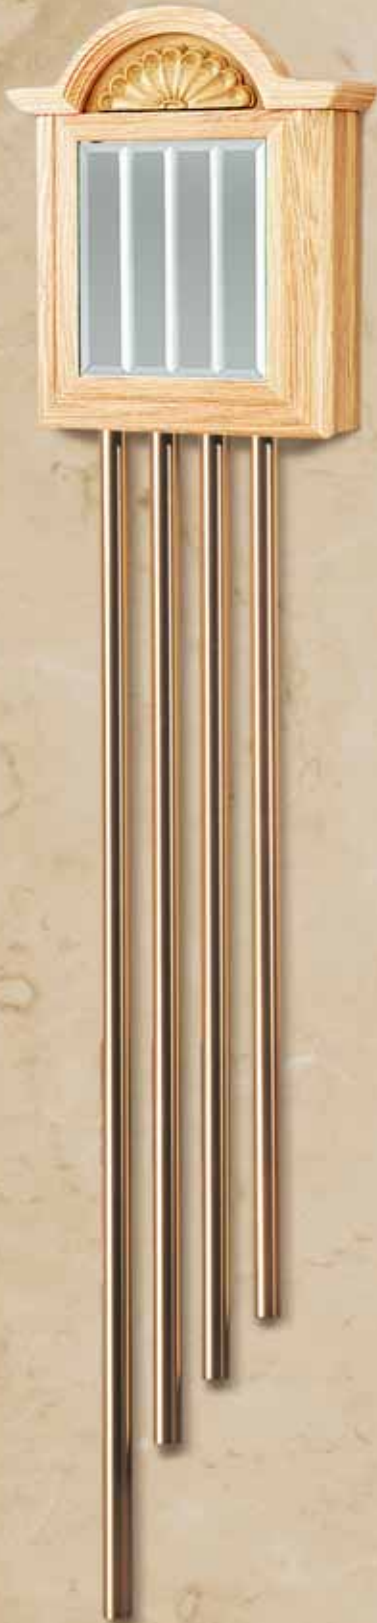

The NuTone Collection of Door Chimes

The NuTone® Difference

As home ownership increases, so does the desire for high-quality, decorative home accents. NuTone has successfully identified and translated the needs of Canadian consumers into a collection of door chimes that make it easier to express your individual style.

Positioning for Leadership with the NuTone® Brand

NuTone has the highest unaided brand recognition among consumers buying door Chimes.* NuTone consumers have discriminating taste and are willing to invest more in order to personalize their home.

Worldwide Technology and Product Development

With a tradition of fashion and quality that dates back to 1936, NuTone facilities continually research and develop innovative new products. Popular global and domestic designs are brought to North America to meet both Canadian and U.S. market needs.

Styles That Last a Lifetime

Whether your style calls for a chime that is compact and subtle or dramatic and elegant, the NuTone collection offers designs to match any décor and features that suit your individual lifestyle. You can choose from a selection of finishes to accent or complement the tones in your home and chime tones that announce your guests in style.

NuTone Door Chime Available Features

NuTone wired chimes

10 minute chime upgrade – Upgrade your existing two-note chime to elegant brass and real wood in just 10 minutes!

New Diamond pushbuttons - Durability by design

Volume control

24 pre-programmed melodies

Improved wireless technology

Extended "Clean Air" operating range

Volume control

Pitch control

CD-quality sound

Strobe light – Ideal for hearing impaired

*(Source: Equifax Door Chime Research 2002)